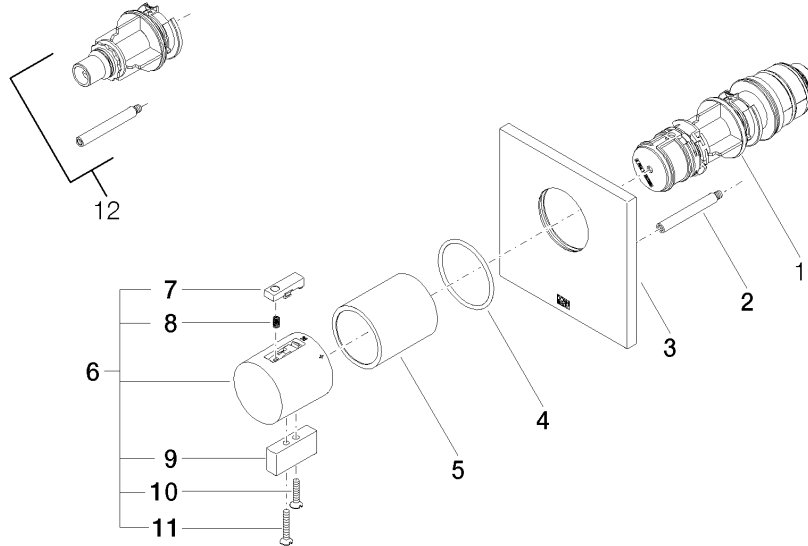

Required miscellaneous

xTOOL Concealed thermostat module without volume control - 35 503 970 90
 • max. recess depth 160 mm
 • min. recess depth 95 mm

Recommended miscellaneous

xGRID Attachment set for integrating in the dry wall construction - 12 340 970 90

Required miscellaneous

xGRID Installation track 555 mm - 12 360 970 90

36 501 985
mm [inches]

Certificates

WRAS_2011026.

DVGW_DW-
6512DN0706.

LGA_29930.

LGA_29932.

36 501 985

Spare parts list

No.	Item Number	Name	Quantity used	Delivery time
1	90 15 02 063 00 90	cartridge	1	2
2	90 31 09 095 00 90	bar	1	2
3	09 11 02 196-99	cover	1	60
4	90 14 10 049 00 90	seal	1	2
5	90 21 02 112 00-99	sleeve	1	-
Spare part can no longer be ordered, please order the replacement item				
6	04 17 33 006 00-99	handle	1	60
7	90 21 33 011 00-13	handle	1	2
8	90 16 02 027 00 90	spring	1	2
9	09 20 33 006-99	handle	1	30
10	09 30 30 159-99	screw	1	30
11	09 30 30 160-99	screw	1	30
12	12 178 970 90	Extension 46 mm -	1	2